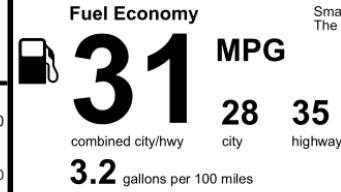

AUDIO & INFOTAINMENT

12.3" Color Touch-Screen Center Display
Audio System
NissanConnect®
Services powered by SiriusXM®+
Wireless Apple CarPlay®
Wireless Android Auto™
Siri® Eyes Free
Hands-Free Text Messaging Assistant
Wi-Fi Hotspot
Connected Garage Door Opener (myQ)

EXTERIOR

Manual Folding
Power Outside Mirrors w/ Integrated Turn Signal
Front and Rear Bumper w/ Black Fascia Accent
LED Low & High Beam Headlights
LED Daytime Running Lights
Roof Rails

*See your Dealer for terms, conditions and limitations

**Optional equipment replaces standard equipment where applicable

**State laws may apply. Review before using

Manufacturer's Suggested Retail Base Price: $26,660.00

Options Included by Manufacturer SR FWD Premium Package 1,600.00

Panoramic Moonroof Bose 10 Speaker Audio w/ Headrest Speaker Driver & Passenger Heated Steering Wheel 300.00

Cold Weather Package Heated Front Seats Heated Mirrors Rear Floor Heater Ducts 255.00

Splash Guards Premium Paint 450.00

Carpeted Floor Mats & Underfloor Protector 275.00

19" Alloy Wheels 605.00

DESTINATION CHARGES 1,495.00

Total $31,640.00

Warranty Booklet & owner publications available @ <https://www.nissanusa.com/owners/manuals-guides.html> or call 1-800-NISSAN-1

EPA DOT Fuel Economy and Environment

Gasoline Vehicle

Small SUVs range from 14 to 125 MPG. The best vehicle rates 146 MPGe.

You save $500 in fuel costs over 5 years compared to the average new vehicle.

Annual fuel cost $1,600

Fuel Economy & Greenhouse Gas Rating (tailpipe only) Smog Rating (tailpipe only)